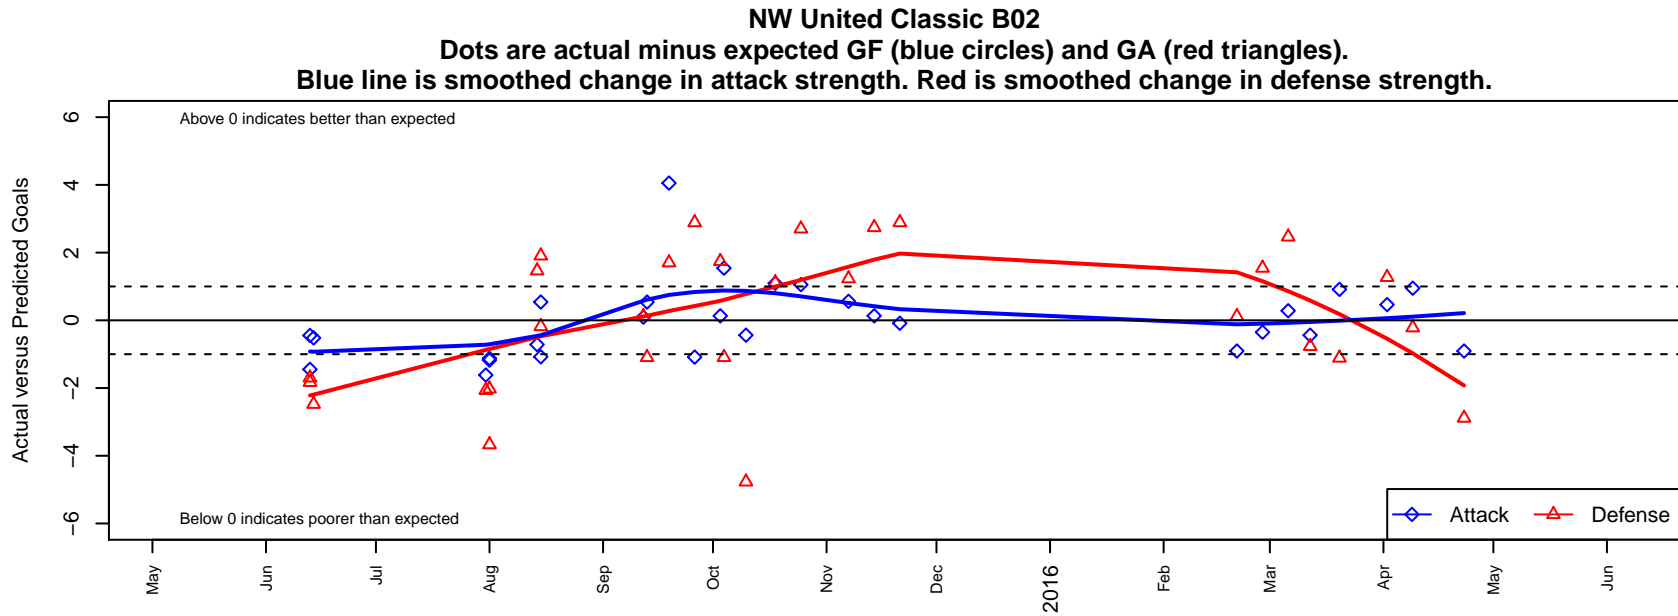

**attack and defense variance (black dot)
relative to other teams
and top 10 in region**

**attack and defense rating
relative to others at age
and all opponents in last 13 months**

NW United Classic B02

NW United FC
Burlington, WA
B02 total strength=704
attack=0.98 defense=0.53
fall league = PSPL Classic 1 U13
spr league = Spr PSPL Classic 1 U13
notes= Vega 2013-5

alt names used:
Northwest United Vega
NORTHWEST UNITEDBU-13 CLASSIC VEGA/
Northwest United FC BU13 Classic Vega
NWU BU13 Classic Vega
Northwest United FC BU13 Classic Vega

Venues played:
2015 Skagit Firecracker U13
2015 Strawberry Classic BU13
2015 Skagit Super Cup U13 Silver
2015 PSPL Classic 1 U13
2015 Spr PSPL Classic 1 U13