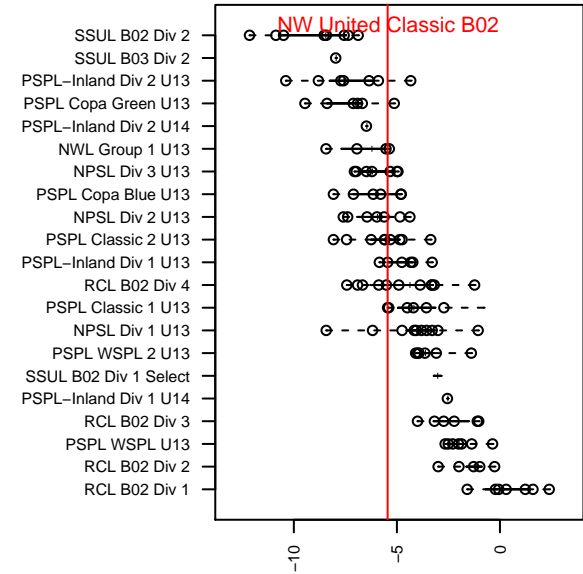

**attack and defense rating
relative to others at age
and all opponents in last 13 months**